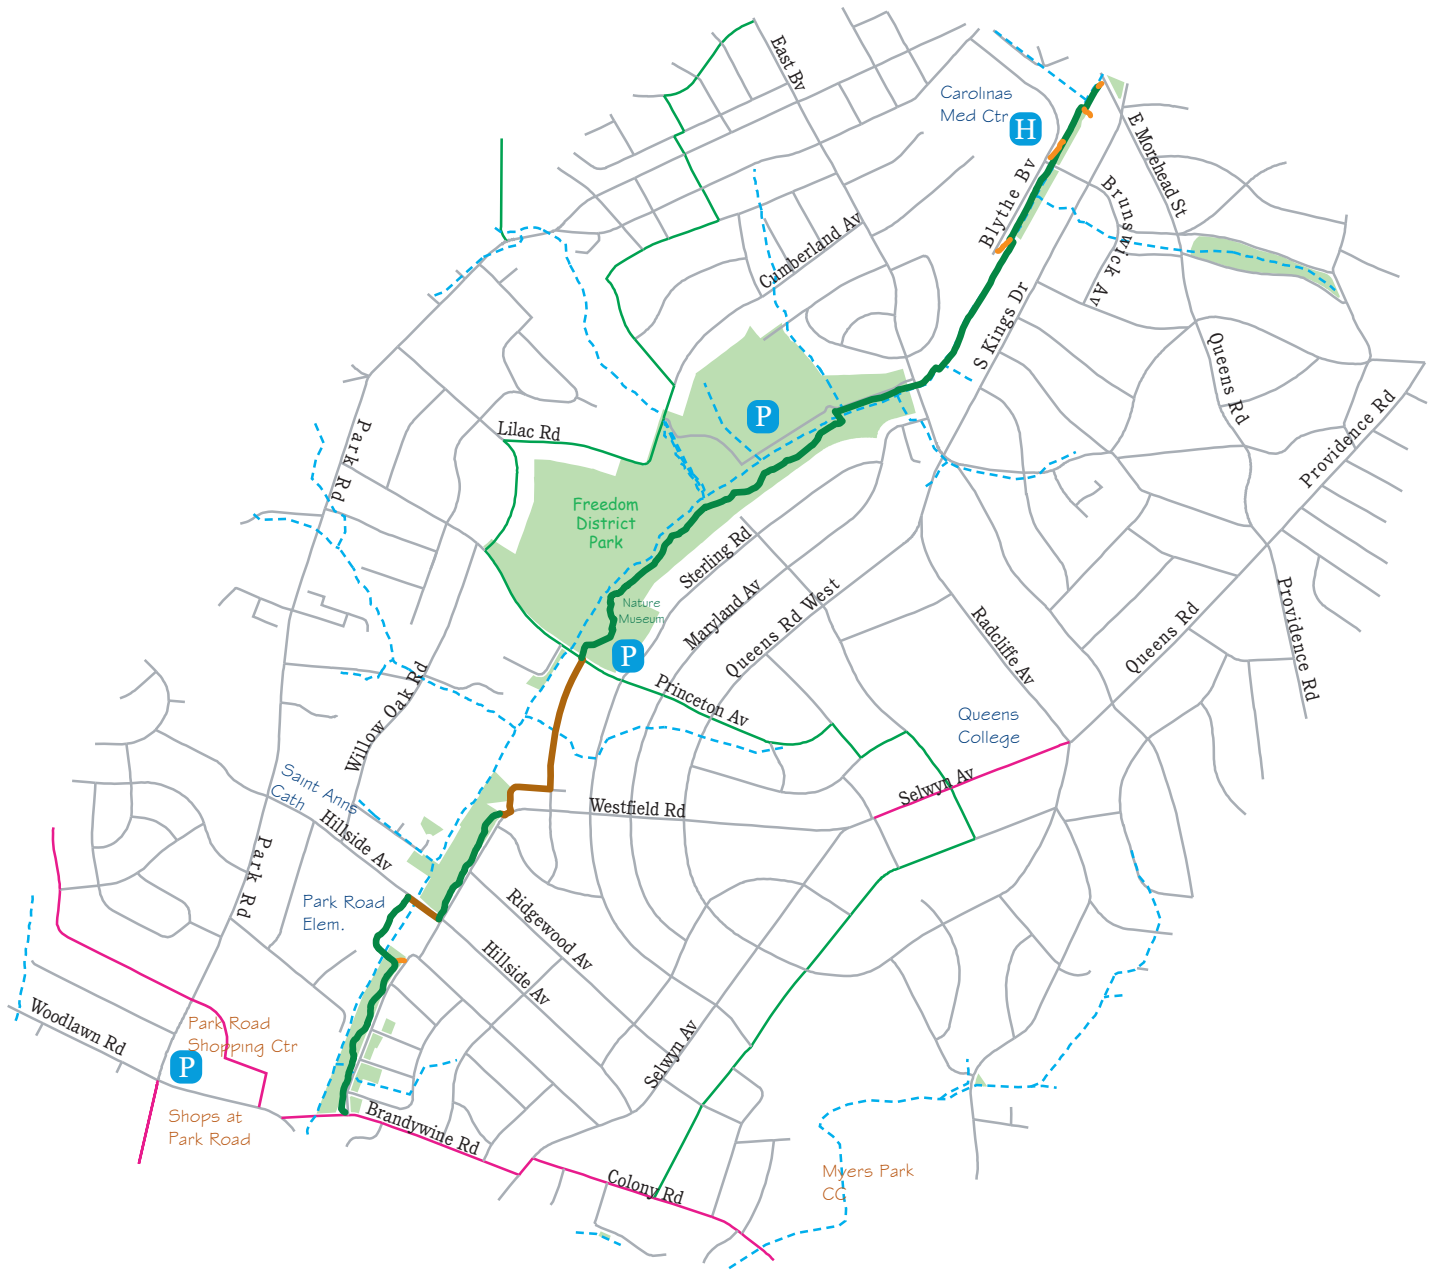

Little Sugar Creek Greenway Uptown to Freedom Park

Paved Greenway = 2.2 Miles

Legend:

Greenway		
Developed		Parking
Neighborhood Entrance		Bicycle Route (Developed)
Overland Connector		Bicycle Route (Proposed)
Streams		Park Property
Streets		

Little Sugar Creek - Freedom Park Section Parking

- Traveling East on East Blvd, Turn Right into Freedom Park
- Traveling West on East Blvd, Turn Left into Freedom Park
- Access to Little Sugar Creek Greenway is located on the Left as you enter the park. There are additional access points throughout the park