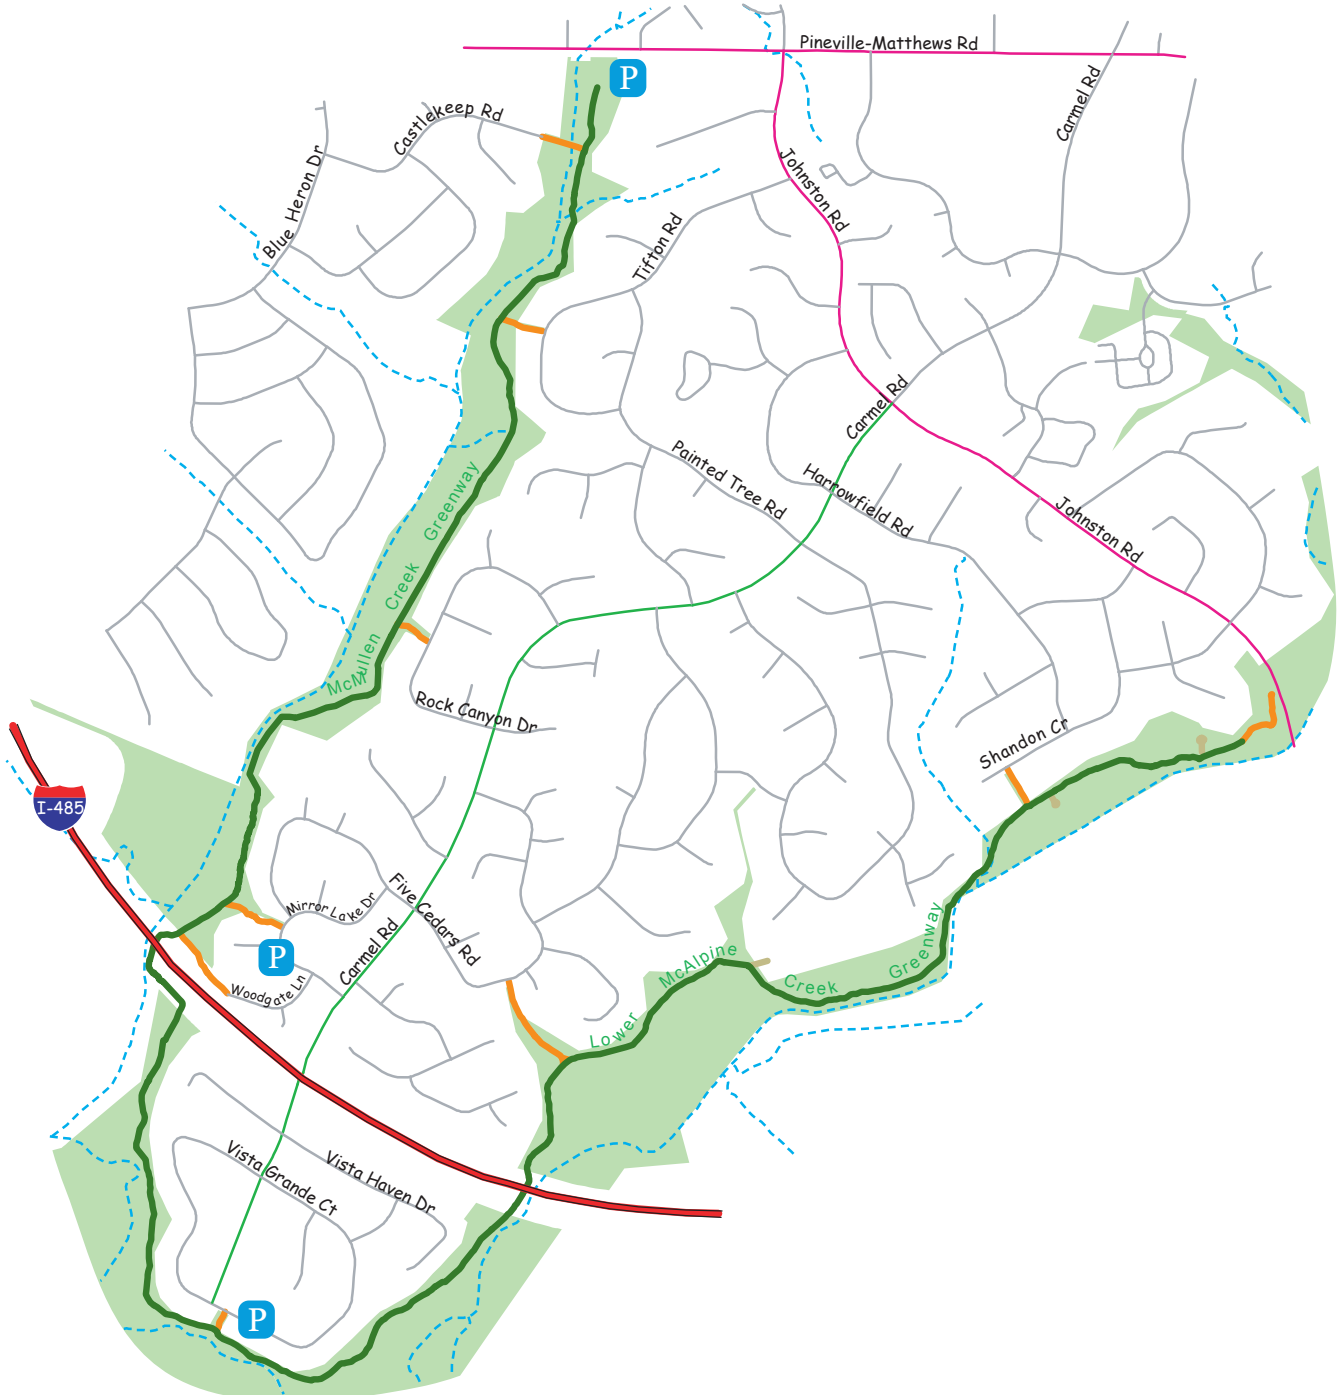

# Lower McAlpine and McMullen Creek Greenways

Paved, Gravel and Boardwalk Greenway = 4.9 Miles

Legend:

	Greenway		Parking
	Nature Viewing Trail		Streams
	Neighborhood Entrance		Bicycle Route
	Streets		Connection (Developed)
	Interstate		Bicycle Route Connection (Proposed)
	Park Property		

**Mecklenburg County  
Park and Recreation**  
*The Natural Place  
To Be...*